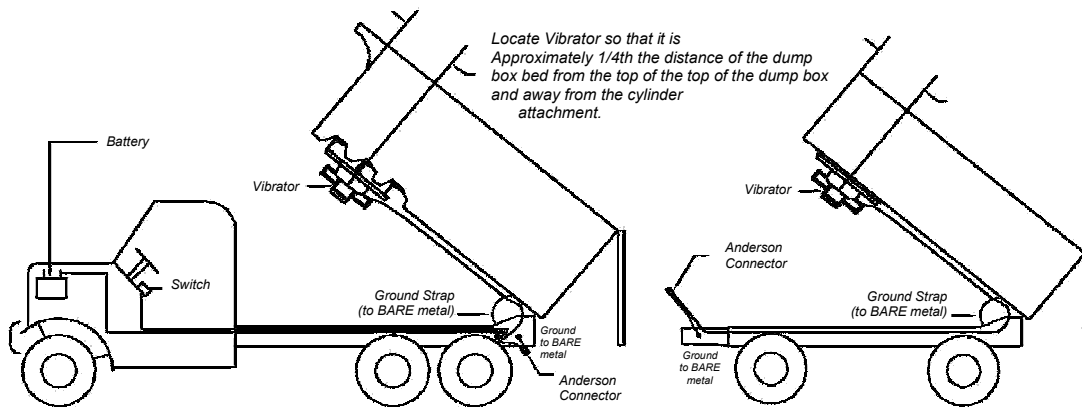

# Tendaire Vibrator for your Towed Trailer

Optional "C" channel mounting plates are available to simplify installation.  
18 inch length (P/N 110-0217A) 24 inch length (P/N 110-0225A)

*If ordered together, the vibrator comes preassembled to mounting plate—  
Just weld mounting plate in place.*

*We can also supply the power connector(s) with 6 Ga. ground wire included*

*(50 Foot of 6 Ga. Battery Cable, Push-button Switch and 6 sec. Timer come standard)*

**For trailer please let us know the length of 6 Ga. Battery cable needed for your installation.**