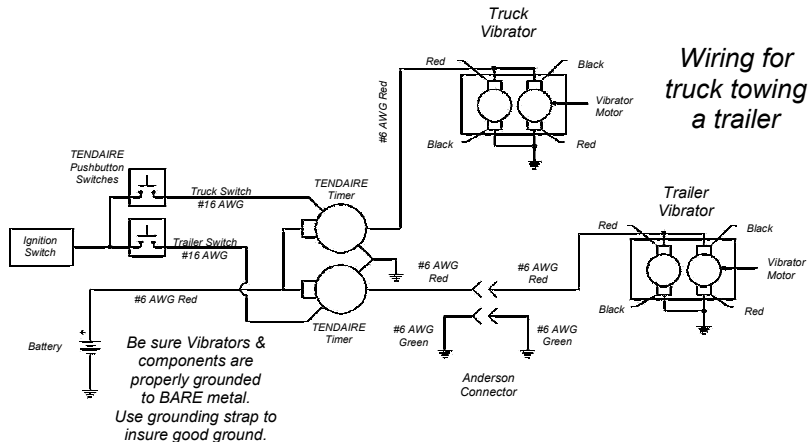

Tendaire Industries
1-800-769-3769